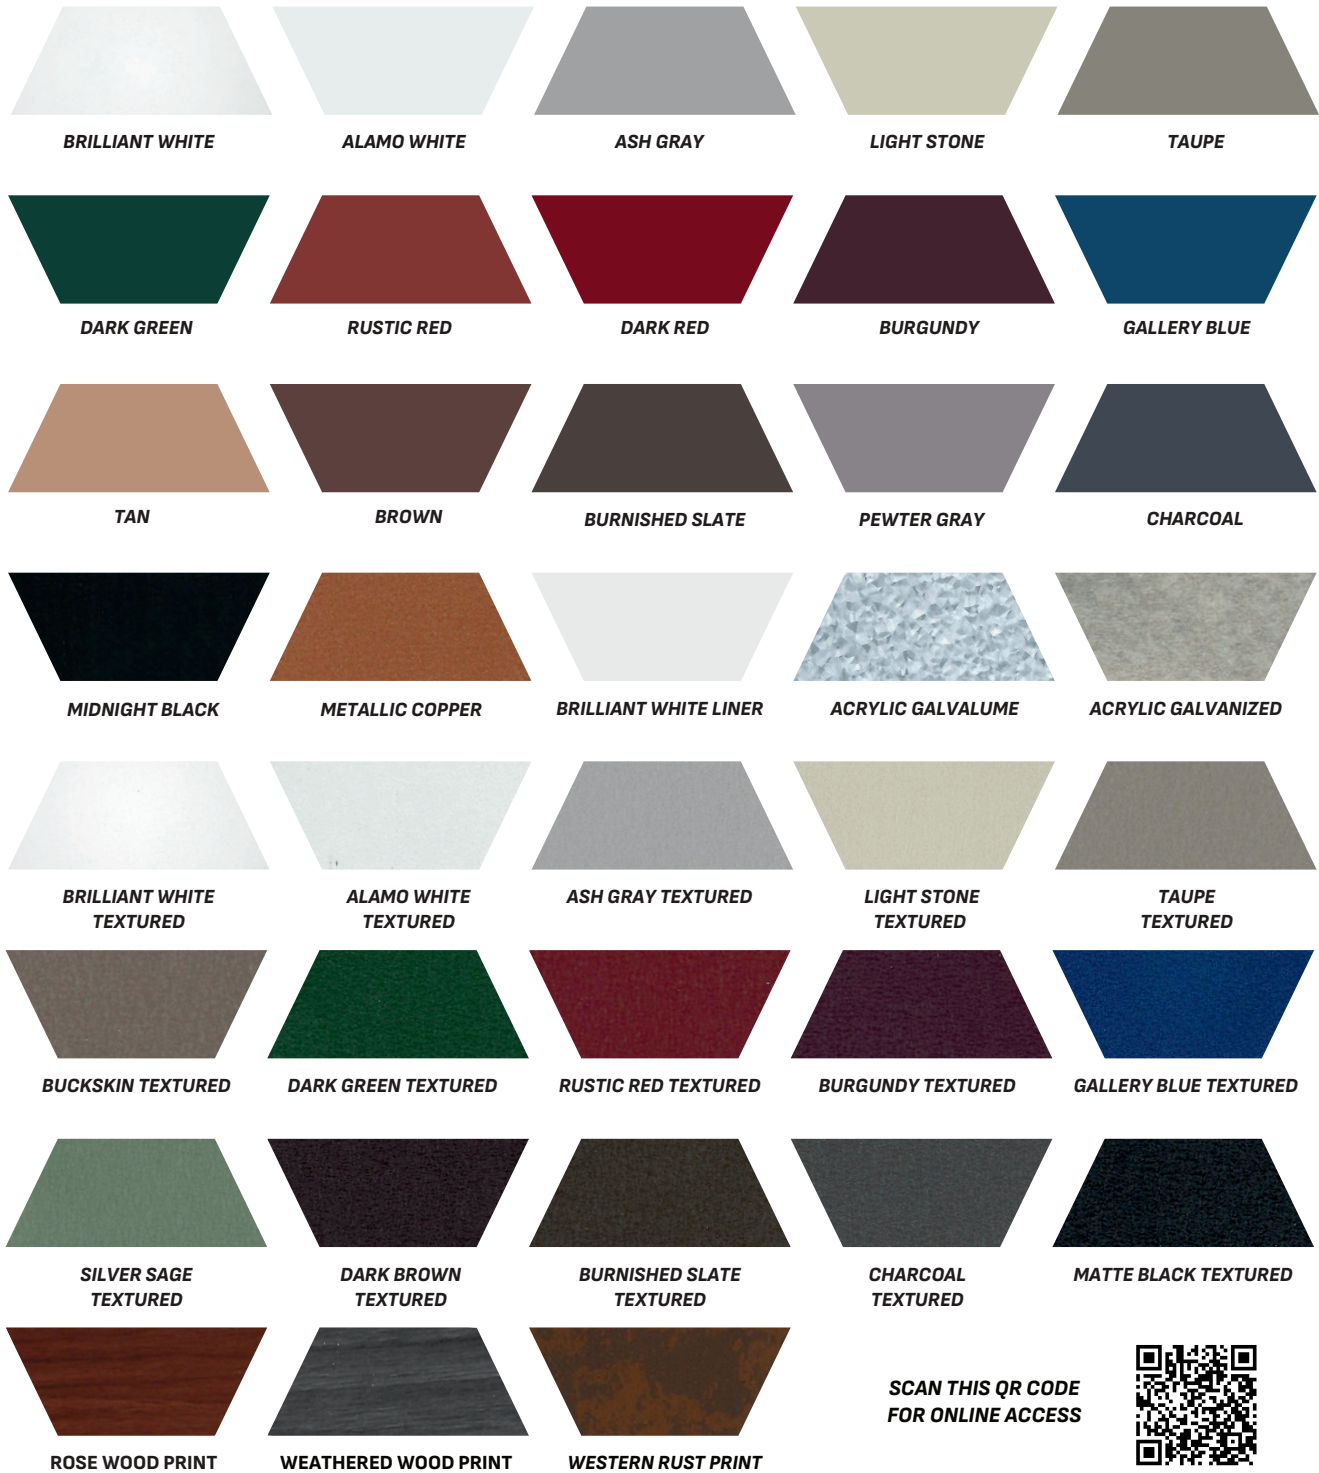

COLORS HAVE VARIATION FROM HERE TO THE REAL WORLD. PLEASE ORDER A SAMPLE AND PHYSICALLY REVIEW YOUR CHOICE TO ENSURE SATISFACTION.

Color Chart	Metal Axis	Metal Batten	Metal D5	Metal Reveal	Parallel Rib	Elite Rib	Metal XL	R Panel	PBR Panel	Metal Loc 1.5
Brilliant White	n/a	n/a	n/a	n/a	26/28 GA	26/28 GA	26/28 GA	26/28 GA	26 GA	26 GA
Alamo White	n/a	n/a	n/a	n/a	26/28 GA	26/28 GA	26/28 GA	26/28 GA	n/a	26 GA
Ash Gray	n/a	n/a	n/a	n/a	26/28 GA	26/28 GA	26/28 GA	26/28 GA	26 GA	26 GA
Light Stone	n/a	n/a	n/a	n/a	26/28 GA	26/28 GA	26/28 GA	26/28 GA	26 GA	26 GA
Taupe	n/a	n/a	n/a	n/a	26/28 GA	26/28 GA	26/28 GA	26/28 GA	n/a	26 GA
Dark Green	n/a	n/a	n/a	n/a	26/28 GA	26/28 GA	26/28 GA	26/28 GA	26 GA	26 GA
Rustic Red	n/a	n/a	n/a	n/a	26/28 GA	26/28 GA	26/28 GA	26/28 GA	n/a	26 GA
Dark Red	n/a	n/a	n/a	n/a	26/28 GA	26/28 GA	26/28 GA	26/28 GA	n/a	26 GA
Burgundy	n/a	n/a	n/a	n/a	26/28 GA	26/28 GA	26/28 GA	26/28 GA	n/a	26 GA
Gallery Blue	n/a	n/a	n/a	n/a	26/28 GA	26/28 GA	26/28 GA	26/28 GA	26 GA	26 GA
Tan	n/a	n/a	n/a	n/a	26/28 GA	26/28 GA	26/28 GA	26/28 GA	n/a	26 GA
Brown	n/a	n/a	n/a	n/a	26/28 GA	26/28 GA	26/28 GA	26/28 GA	26 GA	26 GA
Burnished Slate	n/a	n/a	n/a	n/a	26/28 GA	26/28 GA	26/28 GA	26/28 GA	26 GA	26 GA
Pewter Gray	n/a	n/a	n/a	n/a	26/28 GA	26/28 GA	26/28 GA	26/28 GA	n/a	26 GA
Charcoal	n/a	n/a	n/a	n/a	26/28 GA	26/28 GA	26/28 GA	26/28 GA	26 GA	26 GA
Midnight Black	n/a	n/a	n/a	n/a	26/28 GA	26/28 GA	26/28 GA	26/28 GA	26 GA	26 GA
Metallic Copper	n/a	n/a	n/a	n/a	26 GA	26 GA	26 GA	26 GA	26 GA	26 GA
Brilliant White Liner	n/a	n/a	n/a	n/a	26/28 GA	26/28 GA	26/28 GA	26/28 GA	26 GA	26 GA
Acrylic Galvalume	n/a	n/a	n/a	n/a	26/28 GA	26/28 GA	26/28 GA	26/28 GA	26 GA	26 GA
Acrylic Galvanized	n/a	n/a	n/a	n/a	28 GA	28 GA	28 GA	28 GA	n/a	n/a
Brilliant White Textured	26 GA	26 GA	26 GA	26 GA	26 GA	26 GA	26 GA	26 GA	n/a	26 GA
Alamo White Textured	26 GA	26 GA	26 GA	26 GA	26 GA	26 GA	26 GA	26 GA	n/a	26 GA
Ash Gray Textured	26 GA	26 GA	26 GA	26 GA	26/28 GA	26/28 GA	26/28 GA	26/28 GA	n/a	26 GA
Light Stone Textured	26 GA	26 GA	26 GA	26 GA	26 GA	26 GA	26 GA	26 GA	n/a	26 GA
Taupe Textured	26 GA	26 GA	26 GA	26 GA	26/28 GA	26/28 GA	26/28 GA	26/28 GA	n/a	26 GA
Buckskin Textured	26 GA	26 GA	26 GA	26 GA	26 GA	26 GA	26 GA	26 GA	n/a	26 GA
Dark Green Textured	26 GA	26 GA	26 GA	26 GA	26/28 GA	26/28 GA	26/28 GA	26/28 GA	n/a	26 GA
Rustic Red Textured	26 GA	26 GA	26 GA	26 GA	26/28 GA	26/28 GA	26/28 GA	26/28 GA	n/a	26 GA
Burgundy Textured	26 GA	26 GA	26 GA	26 GA	26/28 GA	26/28 GA	26/28 GA	26/28 GA	n/a	26 GA
Gallery Blue Textured	26 GA	26 GA	26 GA	26 GA	26/28 GA	26/28 GA	26/28 GA	26/28 GA	n/a	26 GA
Silver Sage Textured	26 GA	26 GA	26 GA	26 GA	26 GA	26 GA	26 GA	26 GA	n/a	26 GA
Dark Brown Textured	26 GA	26 GA	26 GA	26 GA	26/28 GA	26/28 GA	26/28 GA	26/28 GA	n/a	26 GA
Burnished Slate Textured	26 GA	26 GA	26 GA	26 GA	26/28 GA	26/28 GA	26/28 GA	26/28 GA	n/a	26 GA
Charcoal Textured	26 GA	26 GA	26 GA	26 GA	26/28 GA	26/28 GA	26/28 GA	26/28 GA	n/a	26 GA
Matte Black Textured	26 GA	26 GA	26 GA	26 GA	26/28 GA	26/28 GA	26/28 GA	26/28 GA	n/a	26 GA
Rosewood Print	26 GA	26 GA	26 GA	26 GA	26 GA	26 GA	26 GA	26 GA	n/a	26 GA
Weathered Wood Print	26 GA	26 GA	26 GA	26 GA	26 GA	26 GA	26 GA	26 GA	n/a	26 GA
Western Rust Print	26 GA	26 GA	26 GA	26 GA	26 GA	26 GA	26 GA	26 GA	n/a	26 GA
Black (Kynar) 24ga	n/a	n/a	n/a	n/a	n/a	n/a	n/a	24 GA	24 GA	24 GA
Charcoal (Kynar) 24ga	n/a	n/a	n/a	n/a	n/a	n/a	n/a	24 GA	24 GA	24 GA
Dark Bronze (Kynar) 24ga	n/a	n/a	n/a	n/a	n/a	n/a	n/a	24 GA	24 GA	24 GA